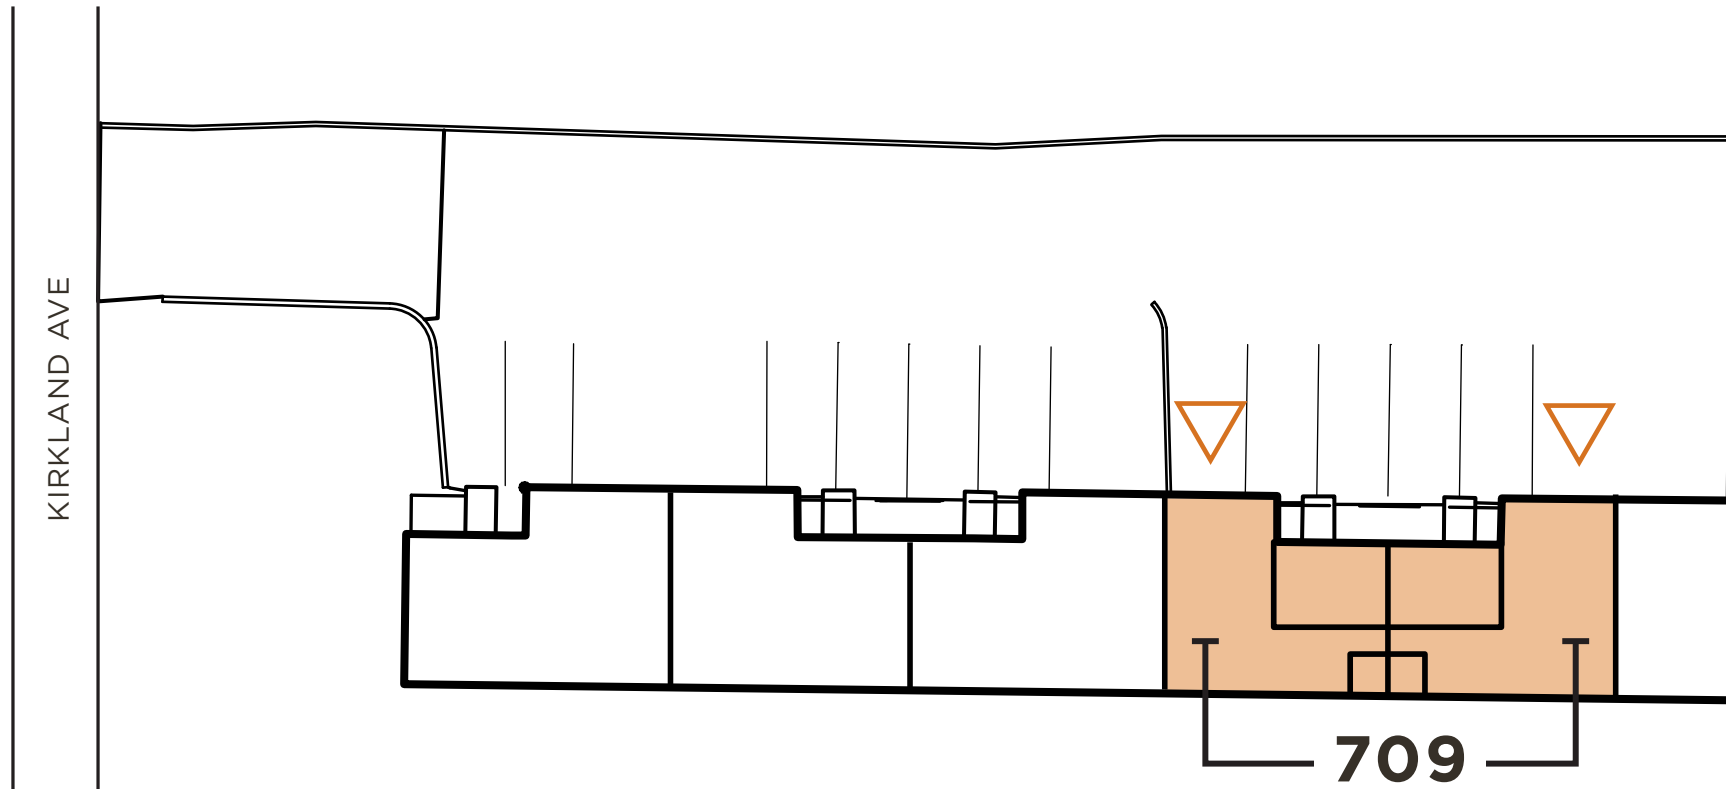

SUITE 709 - 1,324 SF

- Available Now
- Office/Warehouse space
- 2 grade level loading doors
- Call brokers for rates

 GRADE LEVEL