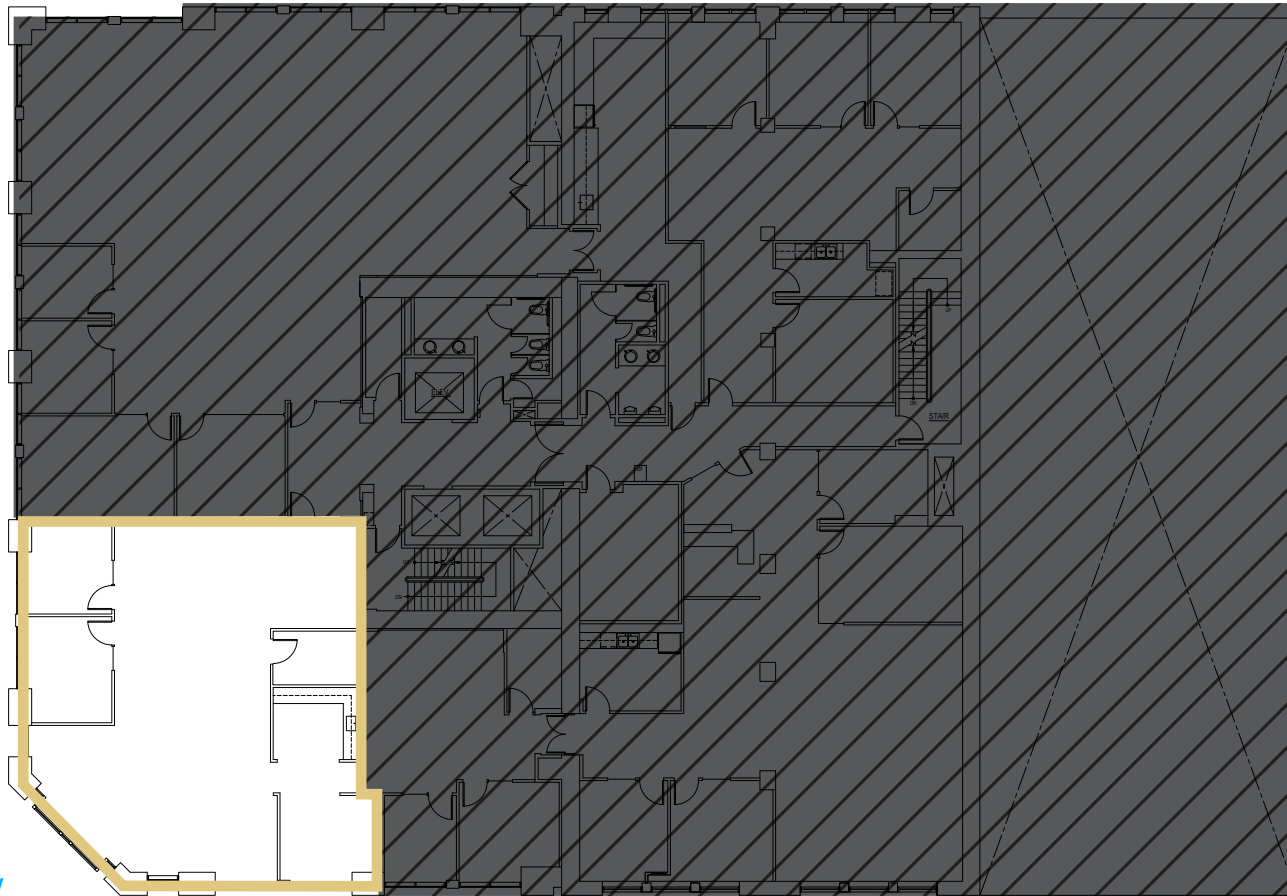

OLYMPIC BLOCK

PIONEER
SQUARE

BACK TO AVAILABLE SPACE

SUITE 501

2,515 RSF

AVAILABLE NOW

CLICK TO VIEW
VIRTUAL TOUR

BRODERICK
• GROUP •