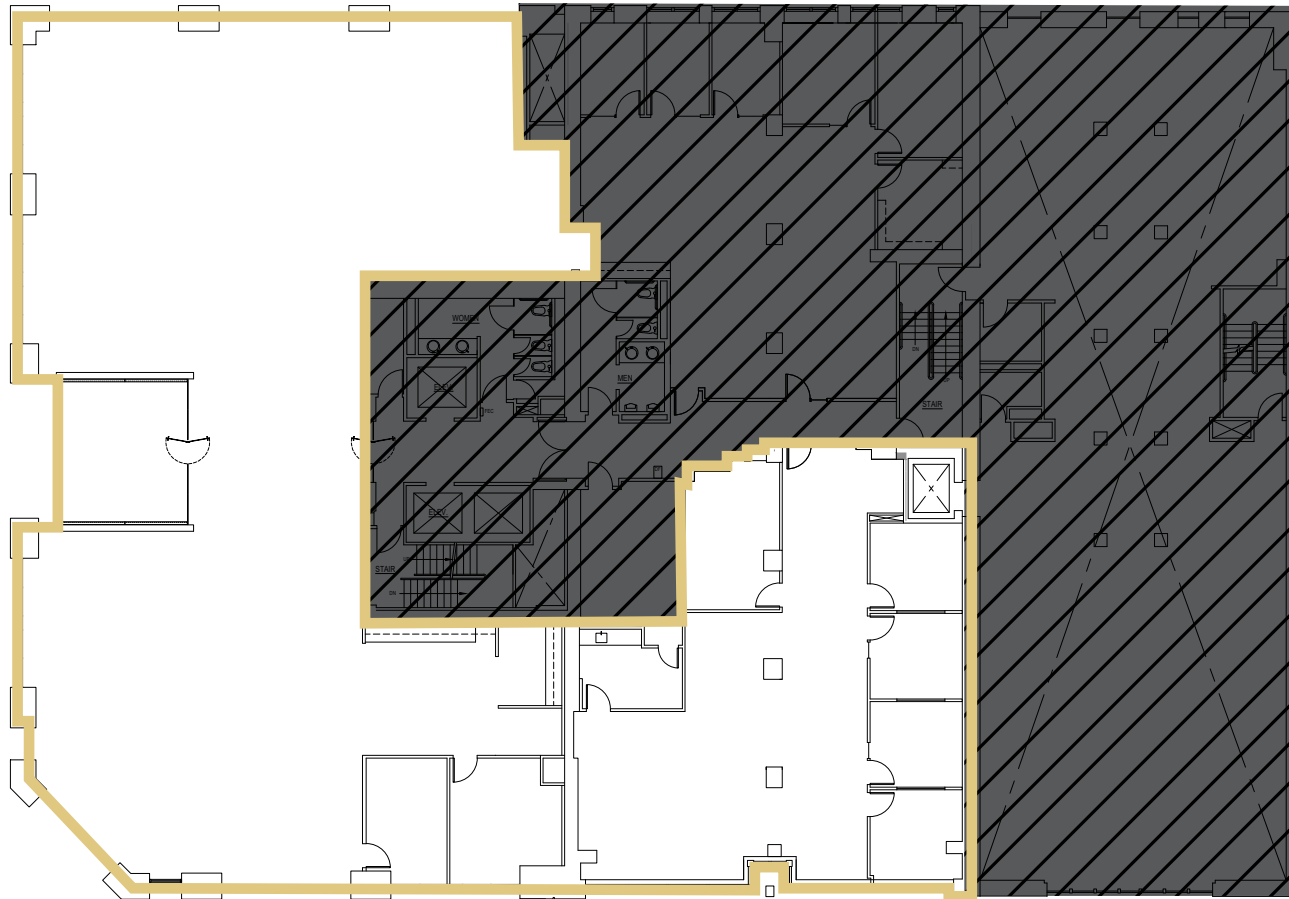

OLYMPIC BLOCK

PIONEER
SQUARE

BACK TO AVAILABLE SPACE

SUITES 200+207

10,786 RSF
AVAILABLE NOW

LARRY ALMELEH | 206.910.0859
almeleh@broderickgroup.com

LAUREN HALLGRIMSON | 206.948.4440
hallgrimson@broderickgroup.com