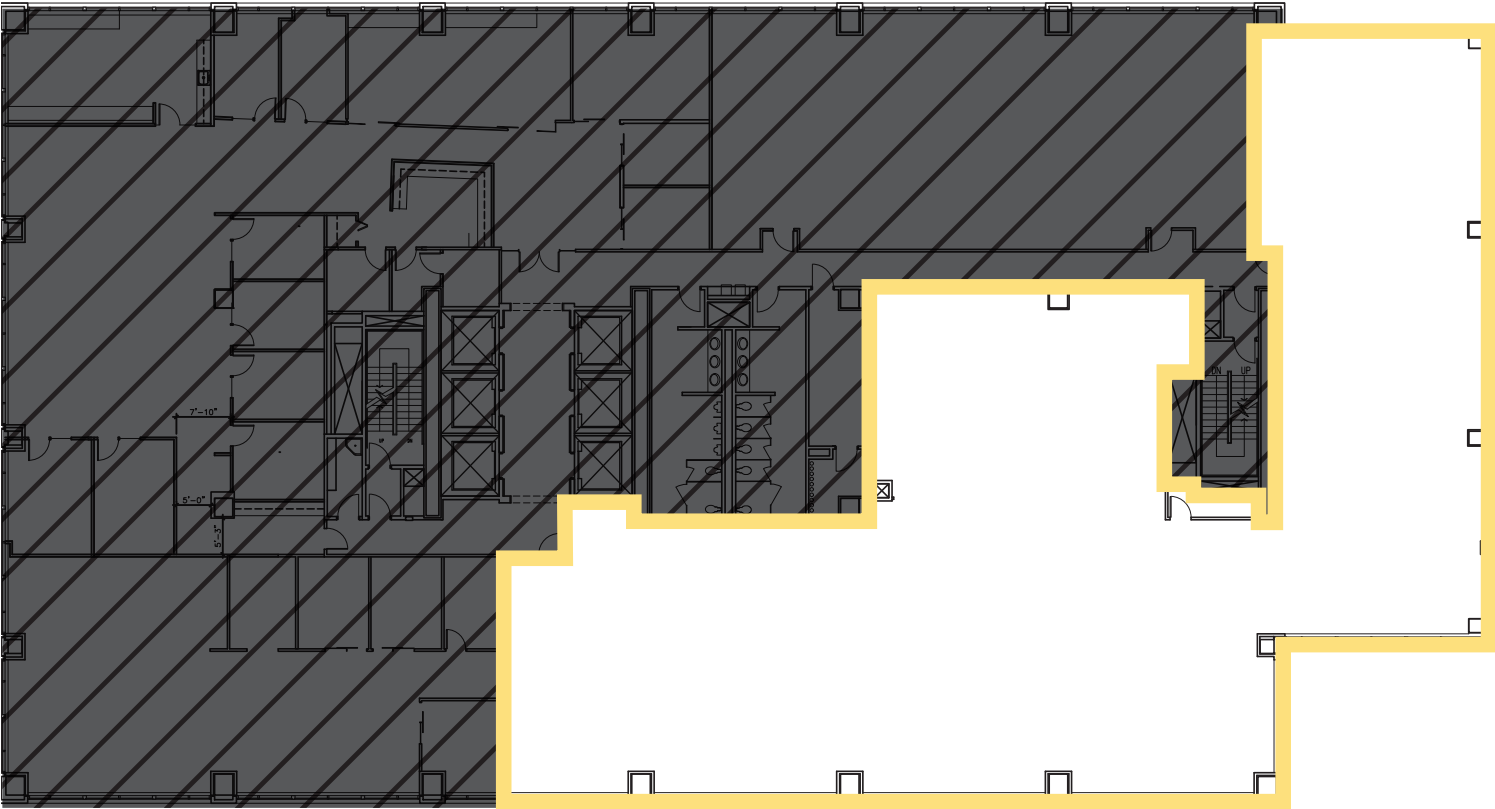

SUMMIT 2 | SUITE 550

10,171 RSF

 [CLICK TO TAKE A VIRTUAL TOUR](#)

- » Double glass door entry immediately off 5th floor elevators
- » Abundant natural light with views of Mt. Rainier

**SOUTH VIEWS
OF MT. RAINIER**