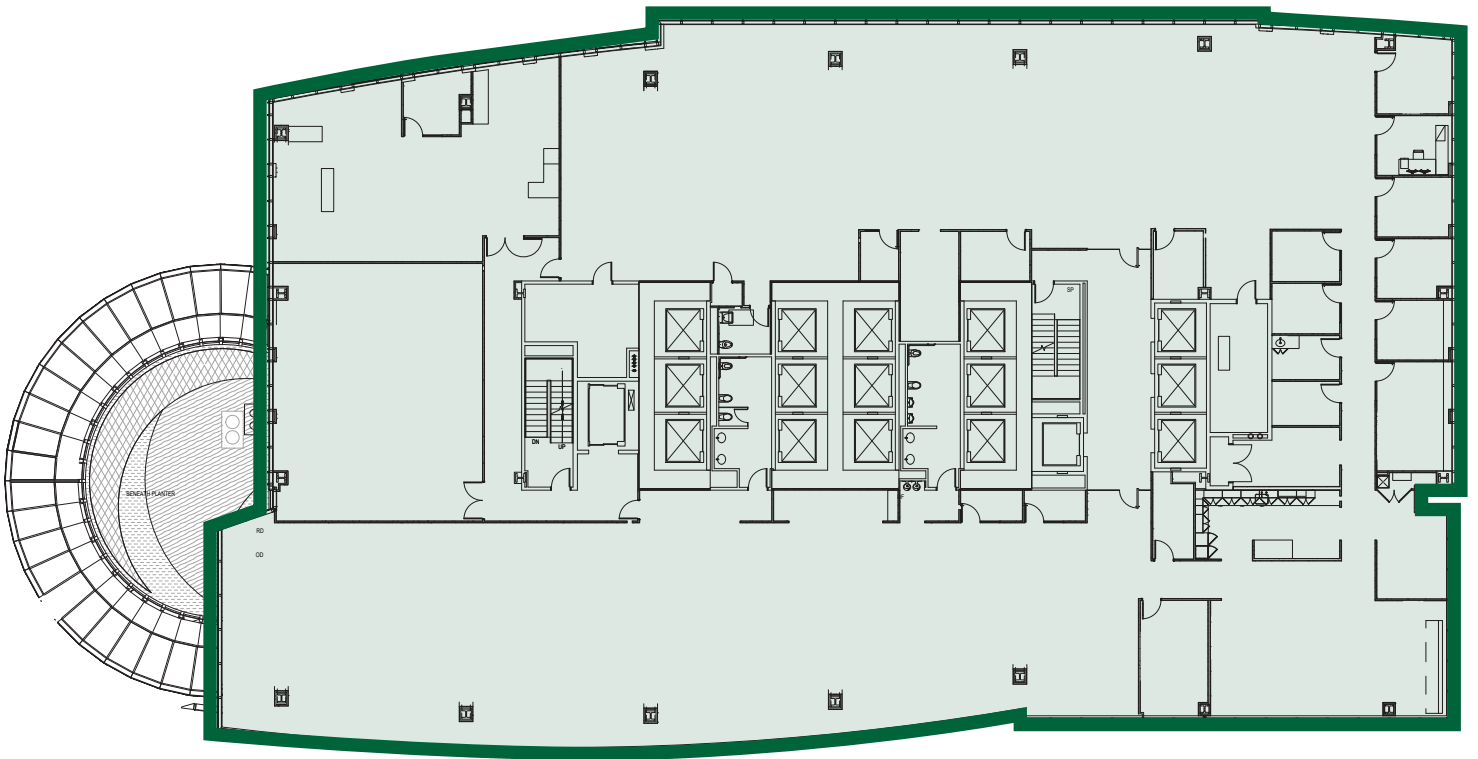

MADISON CENTRE

920 5TH AVENUE | SEATTLE, WA 98104

FLOOR 5
22,343 RSF

CLICK TO TAKE A
VIRTUAL TOUR

Please contact exclusive leasing agents for
more details and to schedule a tour.

DAMON MCCARTNEY | (206) 838-7633
mccartney@broderickgroup.com