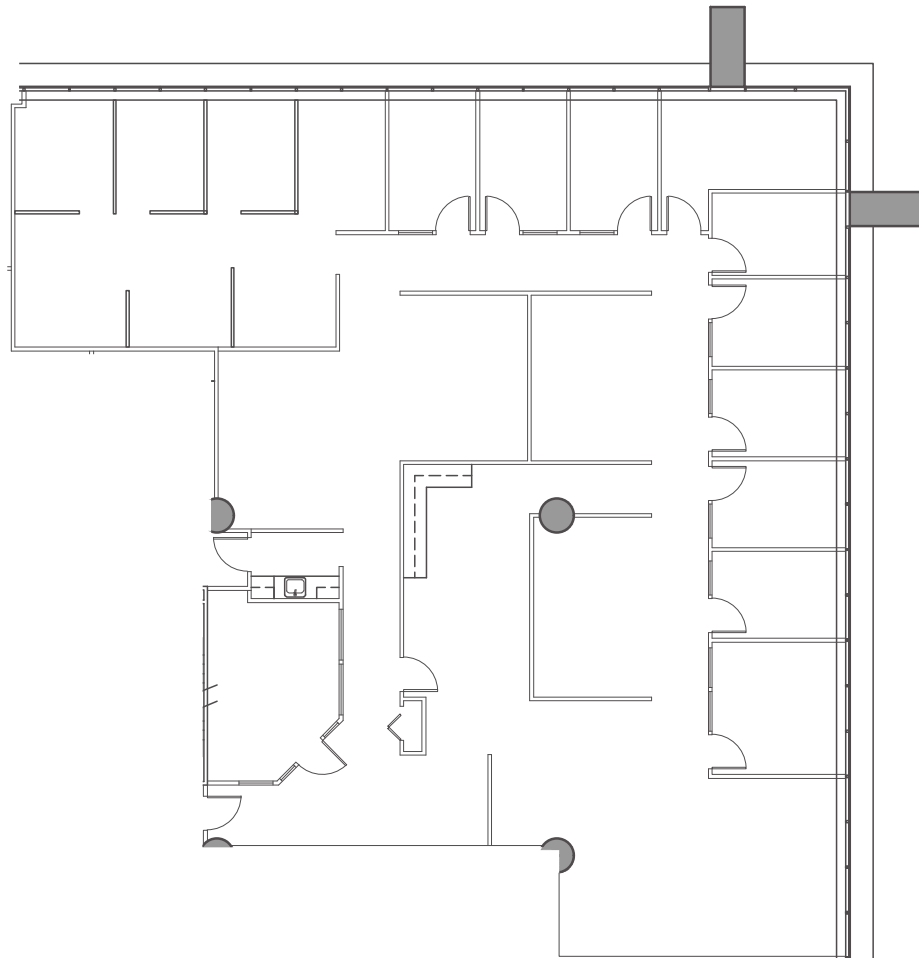

greenwood@broderickgroup.com

BRODERICK
· GROUP ·

BACK TO AVAILABLE SPACE

FLOOR PLAN

SUITE 203 | 5,538 RSF

AVAILABLE NOW

SWIFT
REAL ESTATE PARTNERS