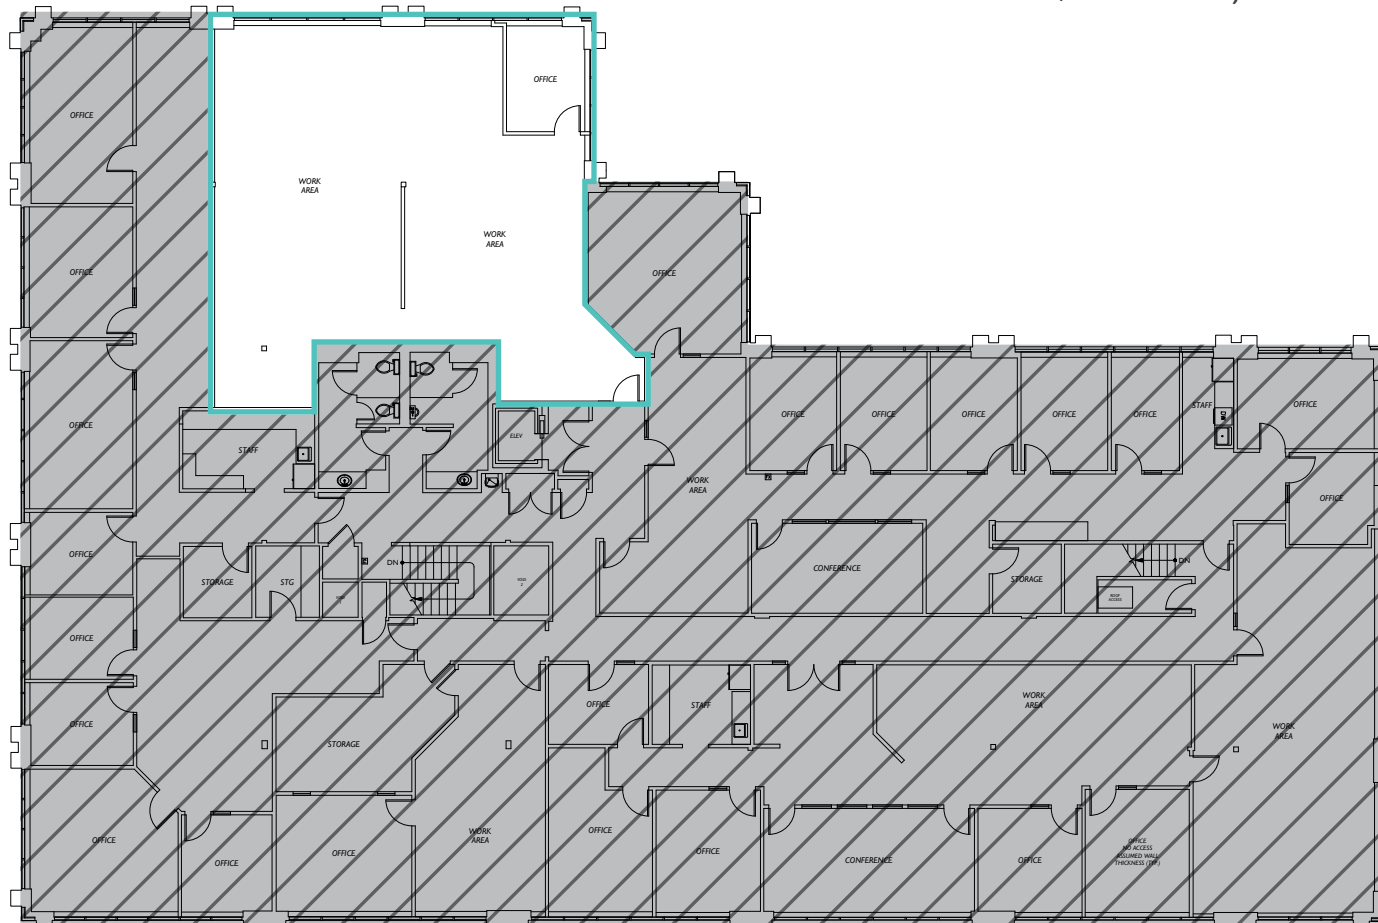

SUITE 200

2,235 RSF | Available Now
Lease Rate: $34.00/RSF, Gross