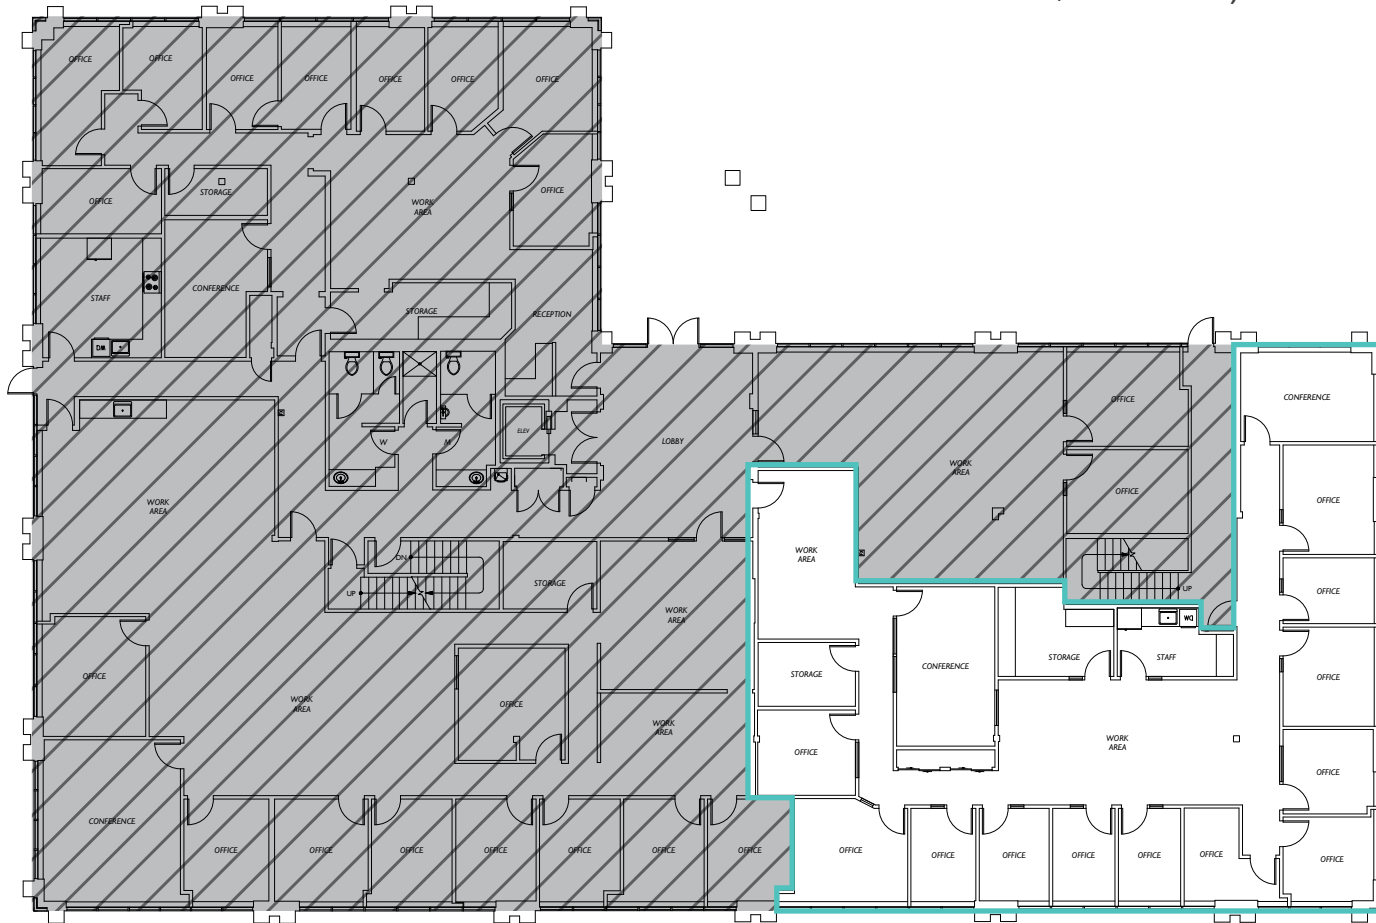

SUITE 100

3,635 RSF | Available Now
Lease Rate: $34.00/RSF, Gross

JEFF LIVINGSTON | 425.274.4288
livingston@broderickgroup.com

TYLER SLONE | 425.274.4281
slone@broderickgroup.com

The information contained herein has been given to us by the owner or sources that we deem reliable. We have no reason to doubt its accuracy, but we do not guarantee it. Prospective tenants should carefully verify all information contained herein.