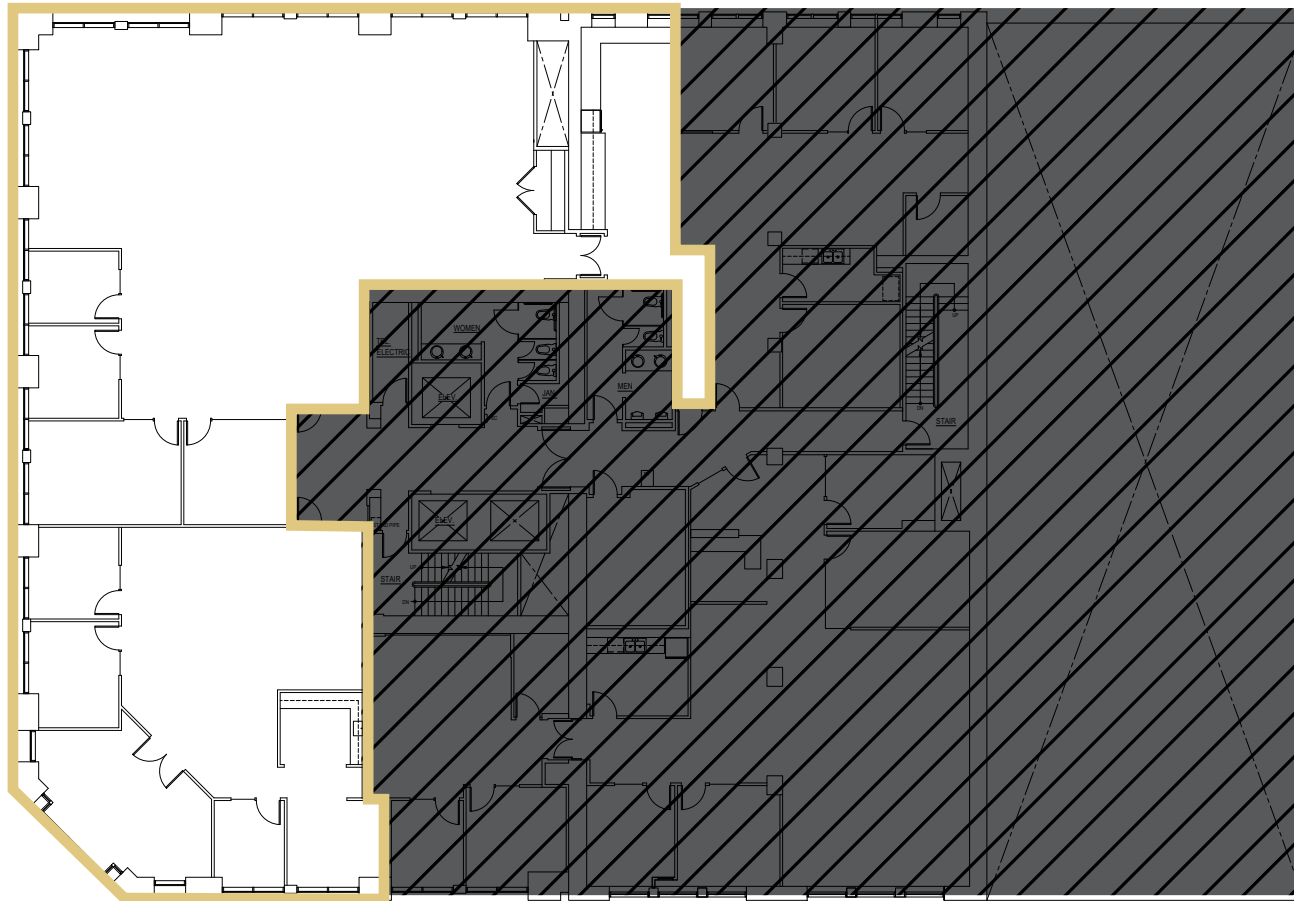

OLYMPIC BLOCK

PIONEER
SQUARE

BACK TO AVAILABLE SPACE

SUITES 500+501

7,531 RSF

AVAILABLE NOW

LARRY ALMELEH | 206.910.0859
almeleh@broderickgroup.com

LAUREN HALLGRIMSON | 206.948.4440
hallgrimson@broderickgroup.com