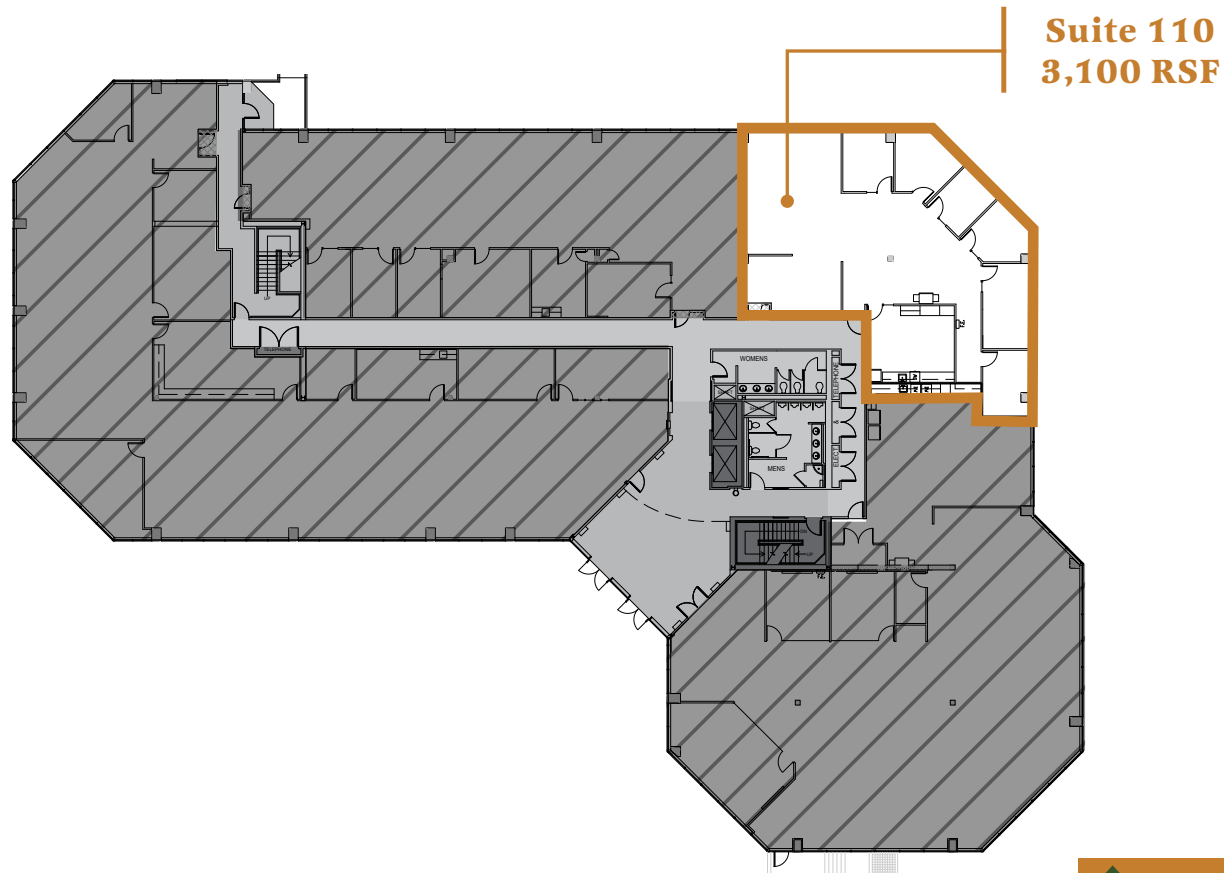

CASCADE YARD

www.cascadeyard.com

BUILDING III: FLOOR 1

Suite 110 | 3,100 RSF | Available Now

Suite 110 Virtual Tour
CLICK PLAY

BACK TO AVAILABLE SPACE

BRODERICK
• GROUP •

JASON FURR
(425) 646-5220
furr@broderickgroup.com